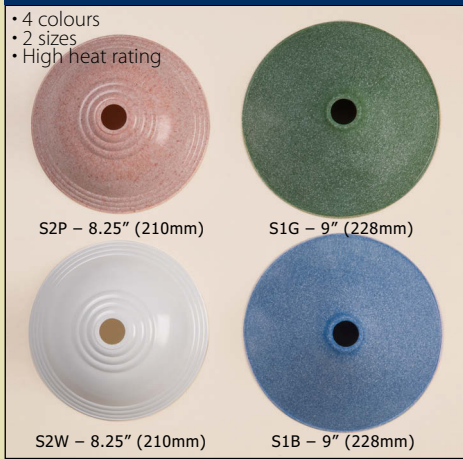

COOLIE SHADES