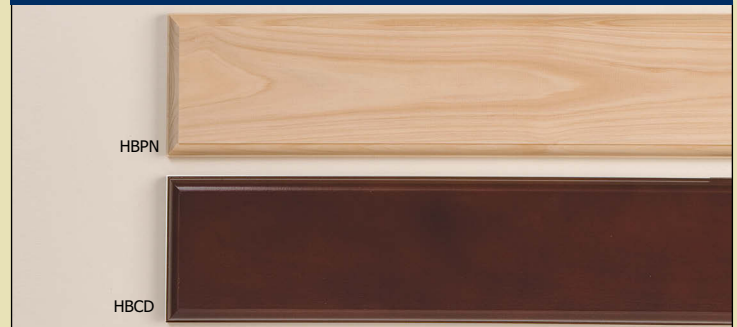

HOOK BOARDS

61 Euston Road Toowoomba QLD 4350

07 46301232

www.classicswitches.com.au