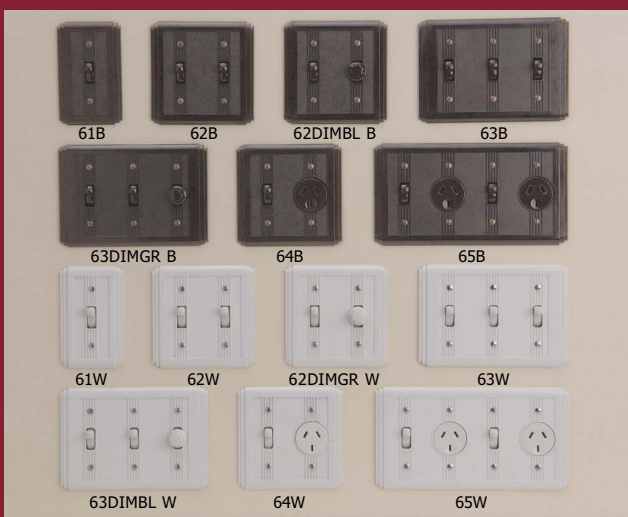

56 & 58 SERIES

Plug Sockets and Ceiling Pull Switches

The **56 series** plug sockets are available with a **BROWN** or **WHITE** insert. Five solid metal covers for you to choose from. 15 amp inserts are available.

The **58 series** Ceiling Pull switch is available with a **BROWN** or **WHITE** cord. Five solid metal covers for you to choose from. 20 Traditional 20 Switches cord weight available. Standard cord length is 1.8m, (longer lengths are available).