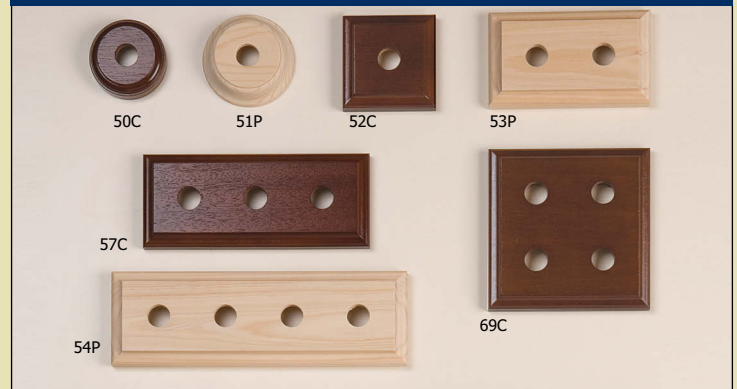

BAKELITE ACCESSORIES

COOLIE SHADES

REPLACEMENT PARTS

CLIPSAL C-THRU RANGE

CLASSIC MOUNTING BLOCKS

TRADITIONAL MOUNTING BLOCKS

BUNGALOW MOUNTING BLOCKS

HOOK BOARDS