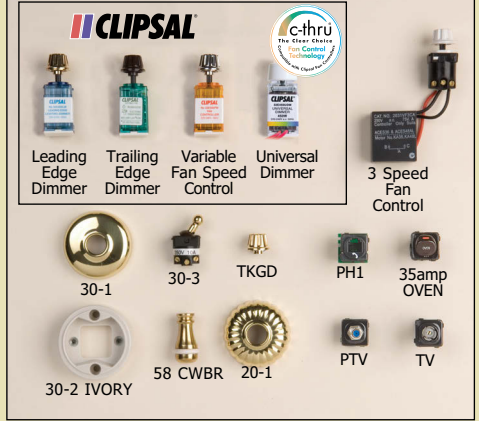

REPLACEMENT PARTS

CLIPSAL C-THRU RANGE