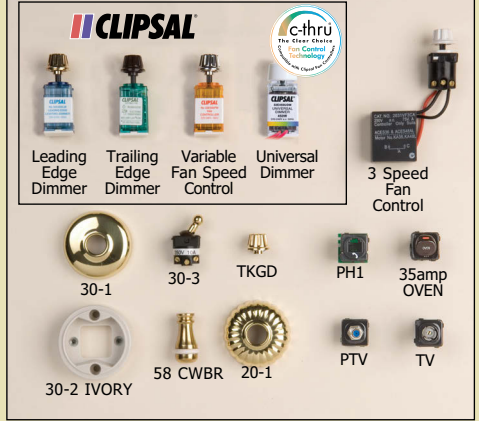

REPLACEMENT PARTS

CLIPSAL C-THRU RANGE