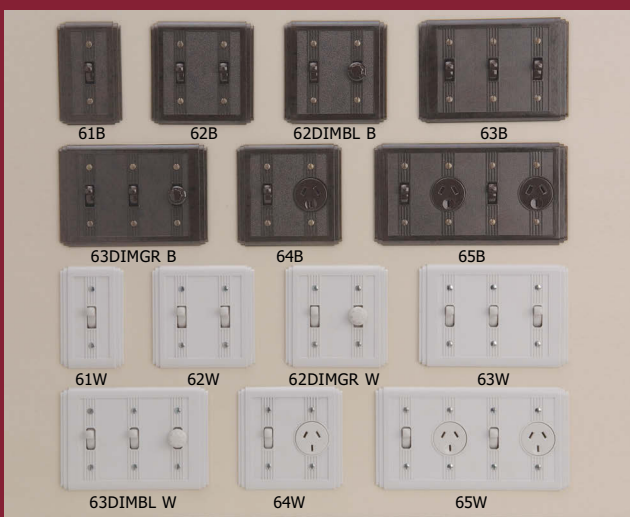

56 & 58 SERIES

Plug Sockets and Ceiling Pull Switches

The **56 series** plug sockets are available with a **BROWN** or **WHITE** insert. Five solid metal covers for you to choose from. 15 amp inserts are available.

The **58 series** Ceiling Pull switch is available with a **BROWN** or **WHITE** cord. Five solid metal covers for you to choose from. 20 Traditional %20Switches.com content Classic %20Switches.com Traditional %20Switches.com